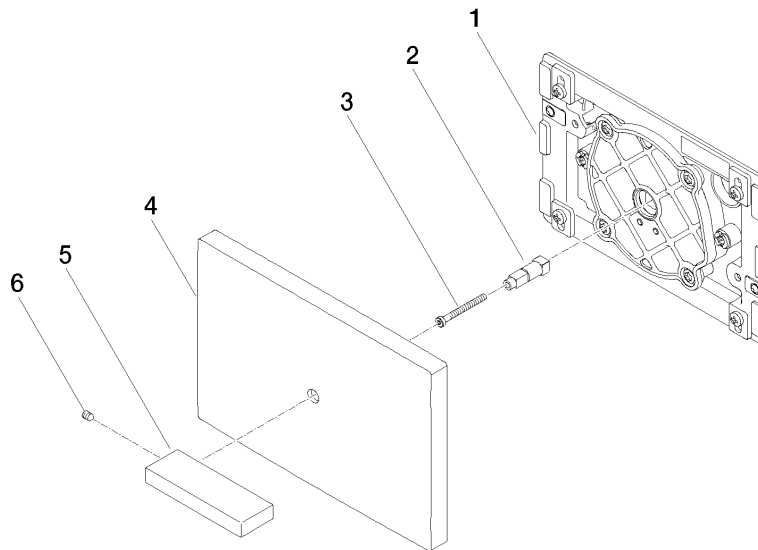

12 660 979

mm [inches]

12 660 979

Parts for other finishes can be found here: Chrome

Spare parts list

No.	Item Number	Name	Quantity used	Delivery time
1	04 28 01 053 00 90	plate	1	2
2	09 18 20 038 90	base	1	2
3	09 30 30 086 90	screw	1	2
4	09 11 01 179-93	cover	1	-
Spare part can no longer be ordered, please order the replacement item				
5	09 20 97 057-93	handle	1	20
6	09 31 11 058 90	pin	1	2